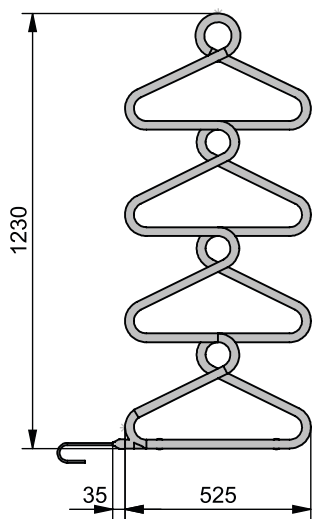

Model overview

Front view
ABZ/ABZC-120-50

Powder coated

Model	H	L	Power electric heating element
	mm	mm	Watts
ABZ-120-50/AF	1230	525	200

H = height, L = length