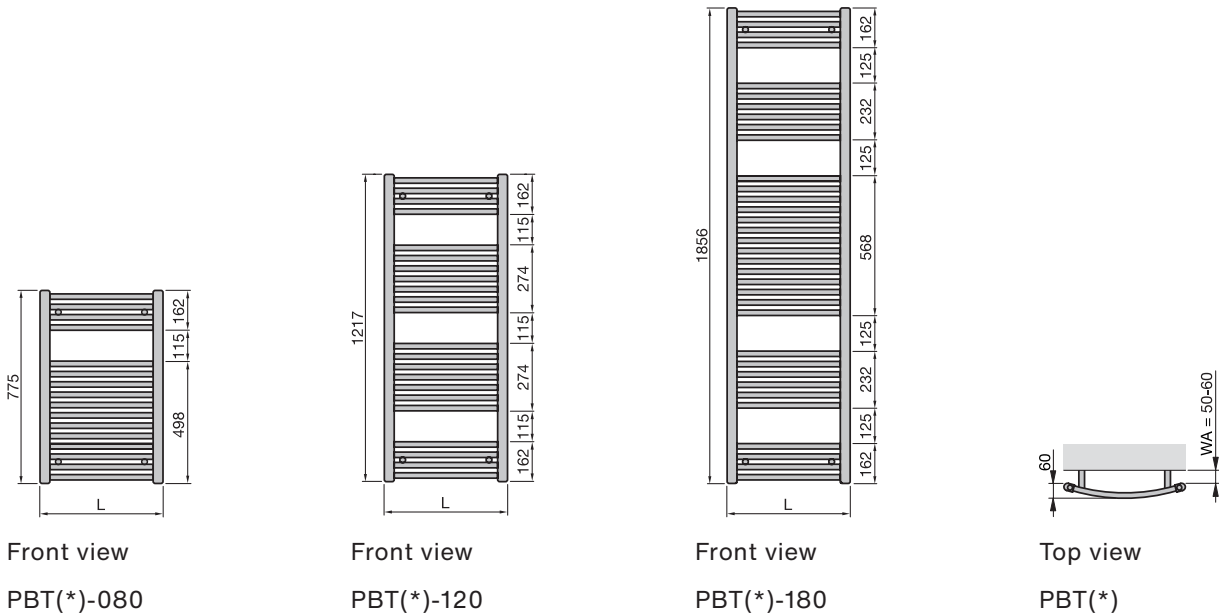

Advantages

- D-profile header tube creates harmonious design
- Ample spaces between tubes make cleaning easy
- Generous spaces between the tubes convenient for hanging towels
- Elegant design in high-quality chrome
- Small radiator depth ideal for narrow bathrooms

Special benefits for hot water operation

- Flexible installation through right and left connection options
- Available with Zehnder Vario connection fitting for an unobtrusive and elegantly concealed connection system
- Flexible installation due to 50mm centre connections

Model overview

Chrome-plated version

Model	H mm	L mm	Heat output				Power electric heating element Watts
			75/65/20 °C Watts	70/55/24 °C Watts	55/45/24 °C Watts	55/45/20 °C Watts	

Connection from bottom

H = height, L = length

75/65/20 = Nominal heat output according to EN 442

Painted version

Model	H mm	L mm	Heat output				Power electric heating element Watts
			75/65/20 °C Watts	70/55/24 °C Watts	55/45/24 °C Watts	55/45/20 °C Watts	