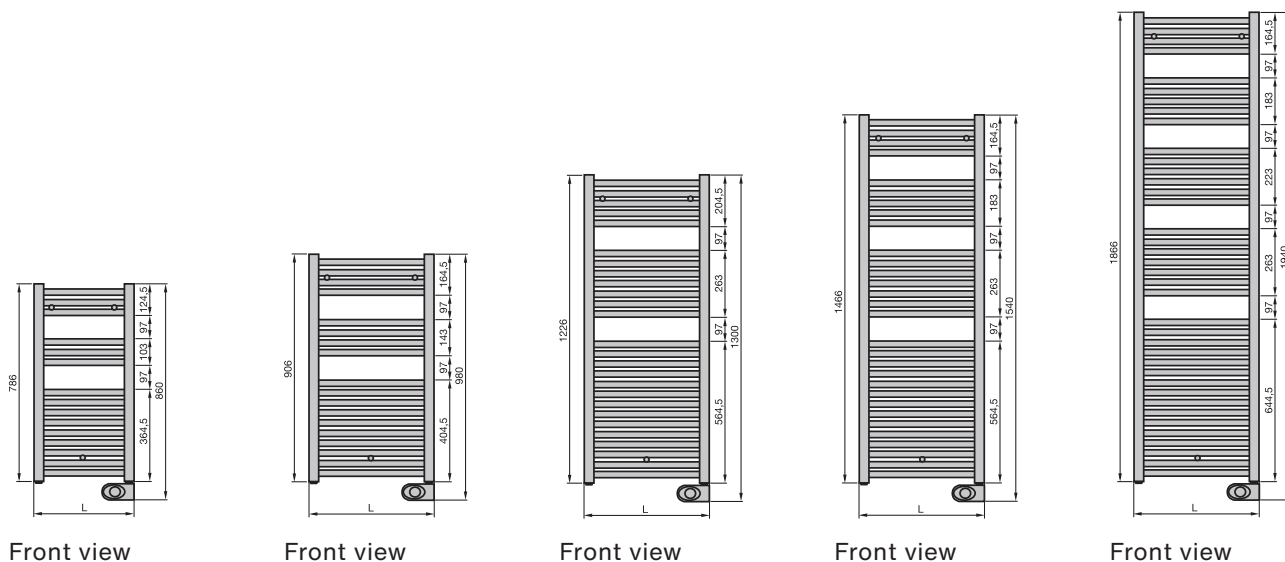

Large spaces between the tubes and straight lines. Every detail of Zehnder Aura is perfectly designed with modern bathrooms in mind. The decorative radiator for hot water central heating is available in white and with a high-quality chrome finish.

Advantages

- D-profile header tube creates harmonious design
- Ample spaces between tubes make cleaning easy
- Generous spaces between the tubes convenient for hanging towels
- Elegant design in high-quality chrome
- Small radiator depth ideal for narrow bathrooms

Special benefits for electric operation

- Energy-efficient and comfortable heating with innovative “open window detection”
- Electric operation provides warm towels and comfortable rooms all year round
- High energy efficiency due to compliance with the European Ecodesign Directive reduces energy costs
- Low energy consumption of only 0.5 W or less in stand-by mode for increased energy efficiency
- User-friendly control device allows simple operation
- Customisable daily and weekly programmes for convenient, on-demand operation
- Increased safety with keylock

Model overview

Chrome-plated version

Electric version with LCD control

Model	H	L	Power electric heating element
	mm	mm	Watts
PBECZ-080-40/MQ	786	400	150
PBECZ-090-50/MQ	906	500	200
PBECZ-180-50/MQ	1866	500	500
PBECZ-120-60/MQ	1226	600	400
PBECZ-150-60/MQ	1466	600	400
PBECZ-180-60/MQ	1866	600	600

H = height, L = length
75/65/20 = Nominal heat output according to EN 442