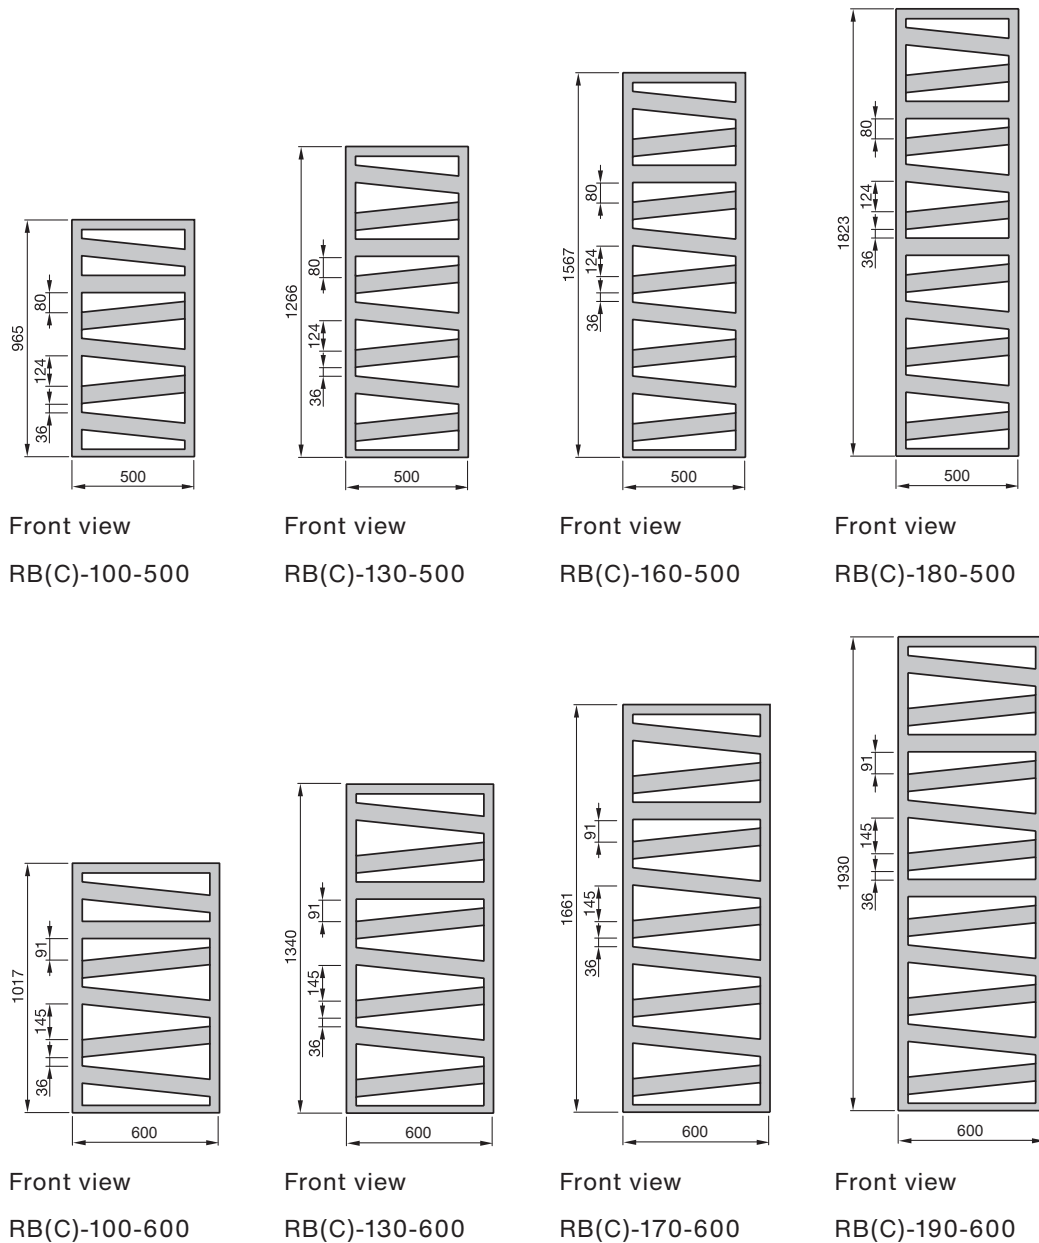

Zehnder Kazeane

Hydronic operation

Product data sheet

always the best climate

Like a steel band that wraps around the bathroom radiator, Zehnder Kazeane impresses with its modern design and practicality. Its oblique rungs are inspired by architectural structures with multiple levels. Large spaces provide the whole family with plenty of room to hang several towels. This linking of form and function transforms Zehnder Kazeane into a radiator that invites comfort and class into the bathroom. Available in any colour and finish from the Zehnder colour chart.

Special benefits for hot water operation

- Flexible installation due to 50 mm centre connections
- Flexible installation through right and left connections

Advantages

- Modern design with diagonal flat tubes
- Perfect for drying several towels – ideal for families
- Ample spaces between tubes make cleaning easy

Model overview

Painted version

| Model | H mm | L mm | Heat output | | | | | Power electric heating element Watts |
|------------|---------|---------|-------------|-------------|-------------|-------------|-------------|---|
| | | | 75/65/20 °C | 70/55/24 °C | 70/55/20 °C | 55/45/24 °C | 55/45/20 °C | |
| | | | Watts | Watts | Watts | Watts | Watts | |
| RB-100-050 | 965 | 500 | 398 | 288 | 325 | 177 | 211 | 300 |
| RB-130-050 | 1266 | 500 | 509 | 368 | 416 | 227 | 271 | 300 |
| RB-160-050 | 1567 | 500 | 621 | 450 | 508 | 277 | 330 | 600 |
| RB-180-050 | 1823 | 500 | 723 | 522 | 591 | 320 | 383 | 600 |
| RB-100-060 | 1017 | 600 | 473 | 341 | 386 | 209 | 250 | 300 |
| RB-130-060 | 1340 | 600 | 608 | 439 | 497 | 270 | 322 | 600 |
| RB-170-060 | 1661 | 600 | 743 | 538 | 608 | 331 | 395 | 600 |
| RB-190-060 | 1930 | 600 | 847 | 611 | 692 | 375 | 448 | 600 |

H = height, L = length

75/65/20 = Nominal heat output according to EN 442

Accessories

V2023-03-06, V20220218, RAD_DAS, SL_en, subject to change without prior notice