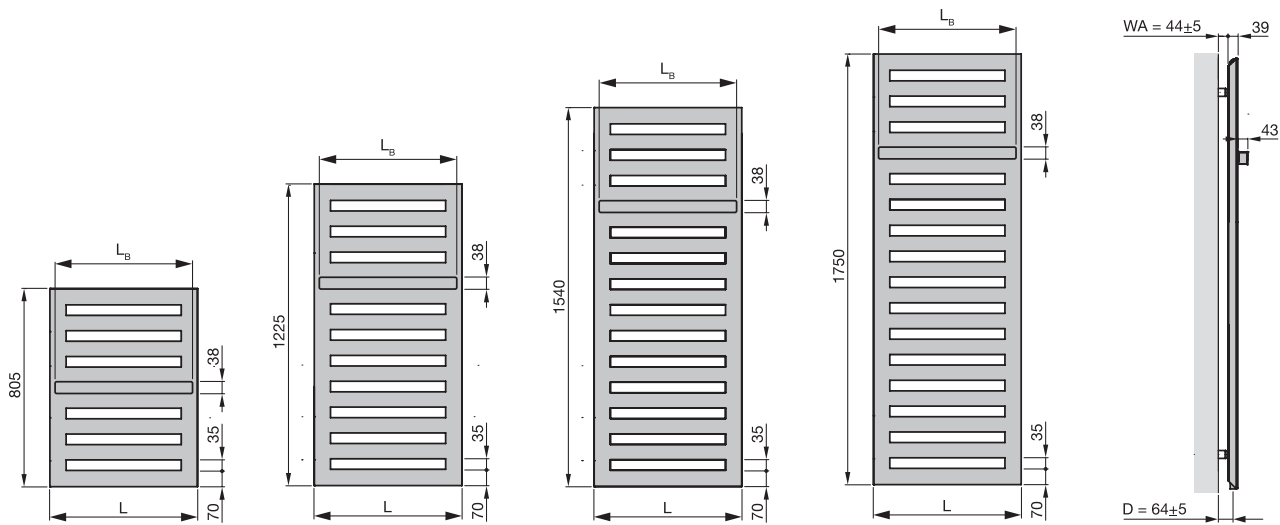

Advantages

- Smooth surface creates an elegant look
- Towel rail for added convenience
- Convenient, individually adjustable towel hooks on request for hanging towels
- High proportion of radiation ensures comfort
- Light and seamless design enhances any room
- The right model for any setting
- Light airy look provided by distinctive triangular profile of frame
- Innovative hybrid welding technology guarantees maximum quality and high-end design

Special benefits for electric operation

- Simple temperature control due to user-friendly control device
- Customisable daily and weekly programmes for convenient, on-demand operation
- Timer function for on-demand operation
- Dry-running protection prevents temperature warning
- Comes ready-to-plug for easy and quick installation
- Factory-assembled electric heating element reduces cost of installation
- Energy-efficient and comfortable heating with innovative “open window detection”
- Electric operation provides warm towels and comfortable rooms all year round
- High energy efficiency due to compliance with the European Ecodesign Directive reduces energy costs
- Low energy consumption of only 0.5 W in stand-by mode for increased energy efficiency
- Increased safety with keylock
- Flexible control options: control device for wall mounting or base

Model overview

Front view,
MEP-080
MEPE/MEPM

Front view,
MEP-120
MEPE/MEPM

Front view,
MEP-150
MEPE/MEPM

Front view,
MEP-180
MEPE/MEPM

Side view
MEP-180
MEPE/MEPM