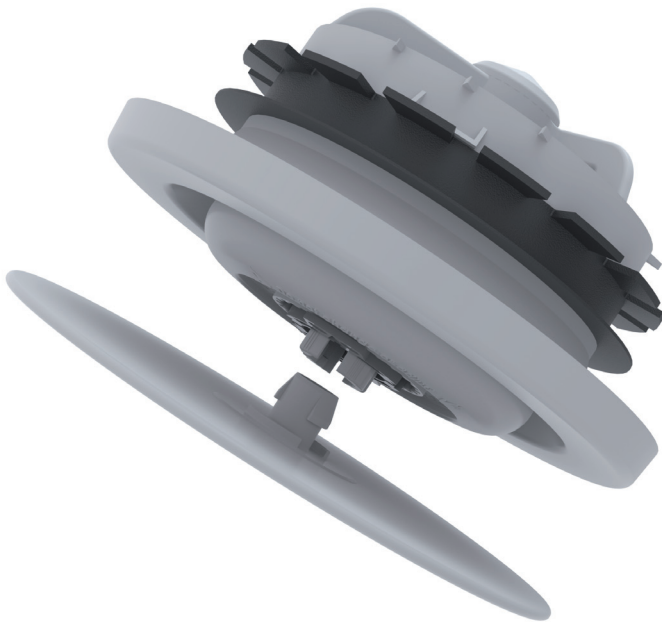

Zehnder ComfoFresh

ComfoValve Luna E125, Extract
VAL-ETA-LUN-DN125-PLS-9003

zehnder

Discover the easy installation and all information about our valve series:

- Zehnder ComfoValve Luna S125 supply valve
- Zehnder ComfoValve Luna E125 extract valve

You can find there also information about the corresponding filters.

www.ComfoValveLuna.com

zehnder