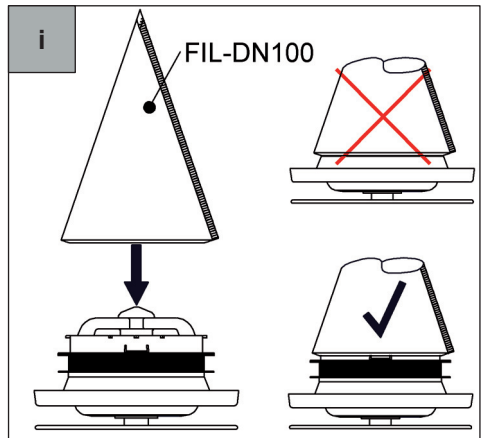

Zehnder ComfoFresh

ComfoValve Luna E125, Extract
VAL-ETA-LUN-DN125-PLS-9003

zehnder

Discover the easy installation and all information about our valve series:

- Zehnder ComfoValve Luna S125 supply valve
- Zehnder ComfoValve Luna E125 extract valve