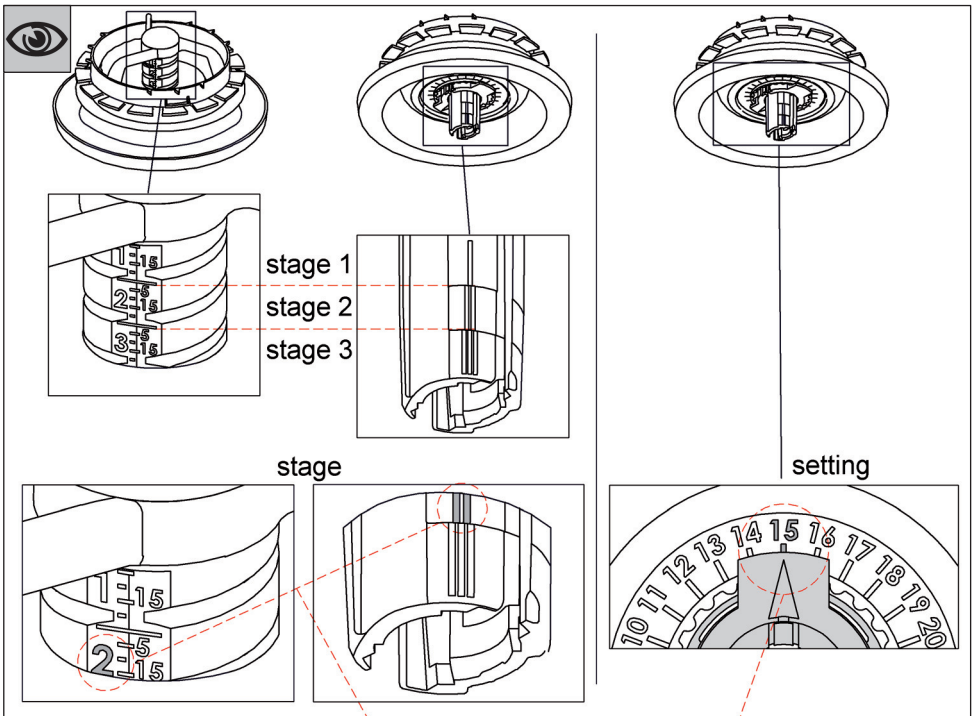

Zehnder ComfoFresh

ComfoValve Luna E125, Extract
VAL-ETA-LUN-DN125-PLS-9003

zehnder

Discover the easy installation and all information about our valve series:

- Zehnder ComfoValve Luna S125 supply valve
- Zehnder ComfoValve Luna E125 extract valve