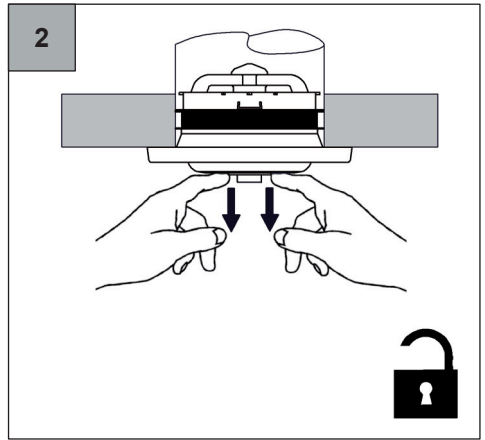

Zehnder ComfoFresh

ComfoValve Luna E125, Extract
VAL-ETA-LUN-DN125-PLS-9003

zehnder

Discover the easy installation and all information about our valve series:

- Zehnder ComfoValve Luna S125 supply valve
- Zehnder ComfoValve Luna E125 extract valve