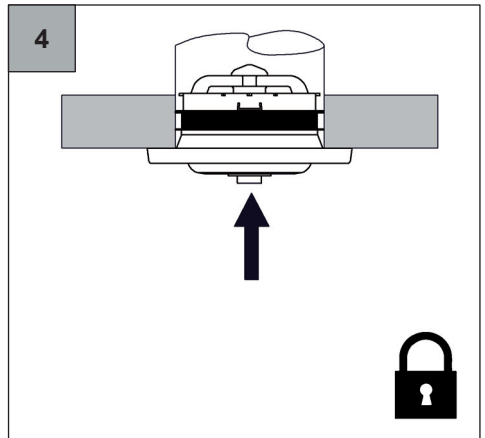

Zehnder ComfoFresh

ComfoValve Luna E125, Extract
VAL-ETA-LUN-DN125-PLS-9003

zehnder

Discover the easy installation and all information about our valve series:

- Zehnder ComfoValve Luna S125 supply valve
- Zehnder ComfoValve Luna E125 extract valve