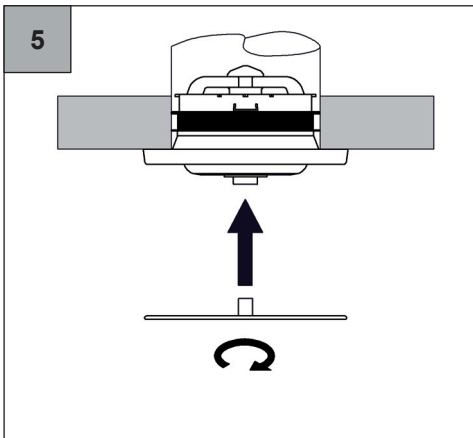

Zehnder ComfoFresh

ComfoValve Luna E125, Extract
VAL-ETA-LUN-DN125-PLS-9003

zehnder

Discover the easy installation and all information about our valve series:

- Zehnder ComfoValve Luna S125 supply valve
- Zehnder ComfoValve Luna E125 extract valve