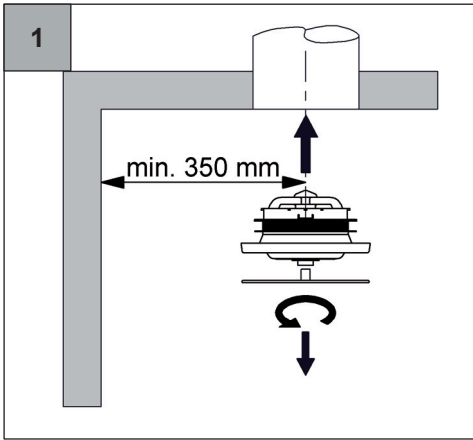

Zehnder ComfoFresh

ComfoValve Luna E125, Extract
VAL-ETA-LUN-DN125-PLS-9003

zehnder

Discover the easy installation and all information about our valve series:

- Zehnder ComfoValve Luna S125 supply valve
- Zehnder ComfoValve Luna E125 extract valve