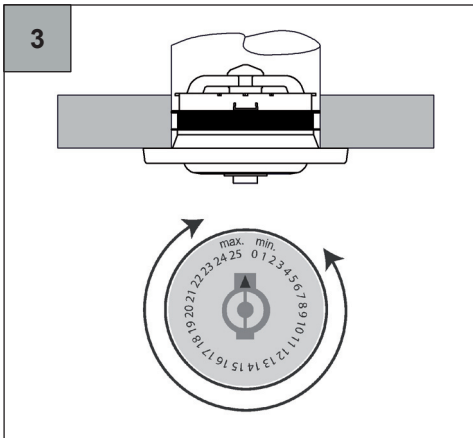

Zehnder ComfoFresh

ComfoValve Luna E125, Extract
VAL-ETA-LUN-DN125-PLS-9003

zehnder

Discover the easy installation and all information about our valve series:

- Zehnder ComfoValve Luna S125 supply valve
- Zehnder ComfoValve Luna E125 extract valve