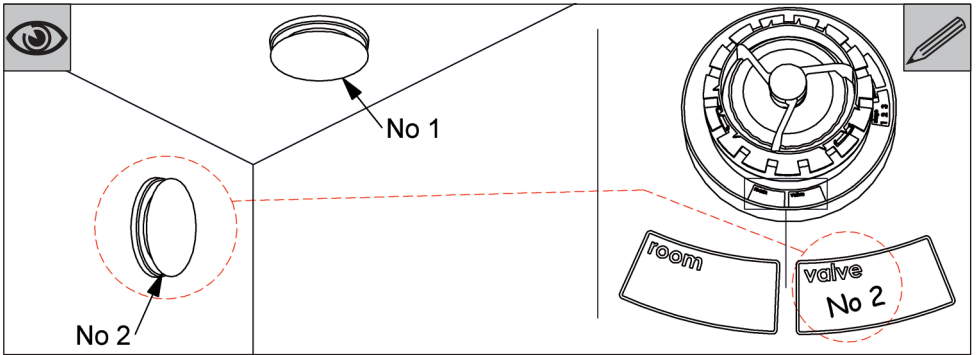

Zehnder ComfoFresh

ComfoValve Luna E125, Extract
VAL-ETA-LUN-DN125-PLS-9003

zehnder

Discover the easy installation and all information about our valve series:

- Zehnder ComfoValve Luna S125 supply valve
- Zehnder ComfoValve Luna E125 extract valve