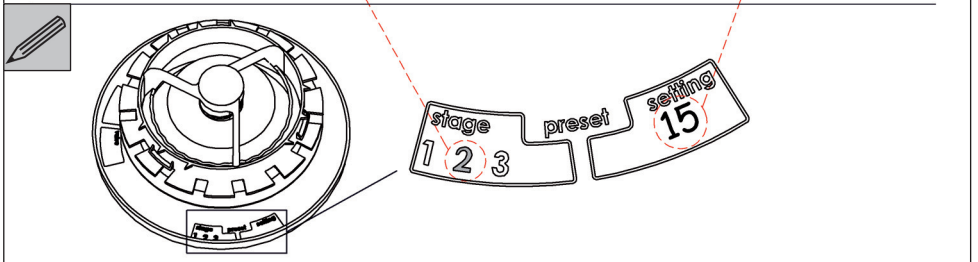

Zehnder ComfoFresh

ComfoValve Luna E125, Extract
VAL-ETA-LUN-DN125-PLS-9003

zehnder

Discover the easy installation and all information about our valve series:

- Zehnder ComfoValve Luna S125 supply valve
- Zehnder ComfoValve Luna E125 extract valve