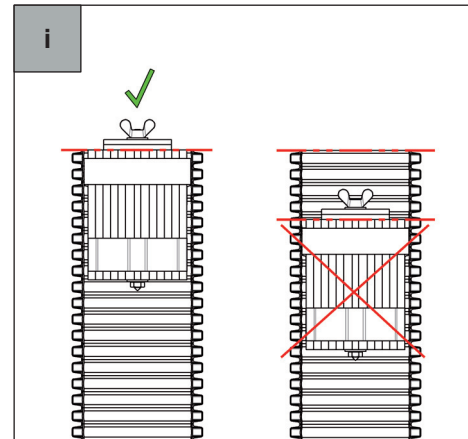

Zehnder ComfoFresh

RES-CT-CS-DN75
RES-CT-CS-DN90

zehnder

always
around you

zehnder

i

m^3/h

+ ————— -

-20% -30% -45% -60% -75%

	ART.-NR. 990 320 026	990 320 027	
	TYP	DN75	DN90
		D	D
—————	-20%	-	-
—————	-30%	30mm	39mm
—————	-45%	39mm	50mm
—————	-60%	46mm	57mm
—————	-75%	50mm	63mm