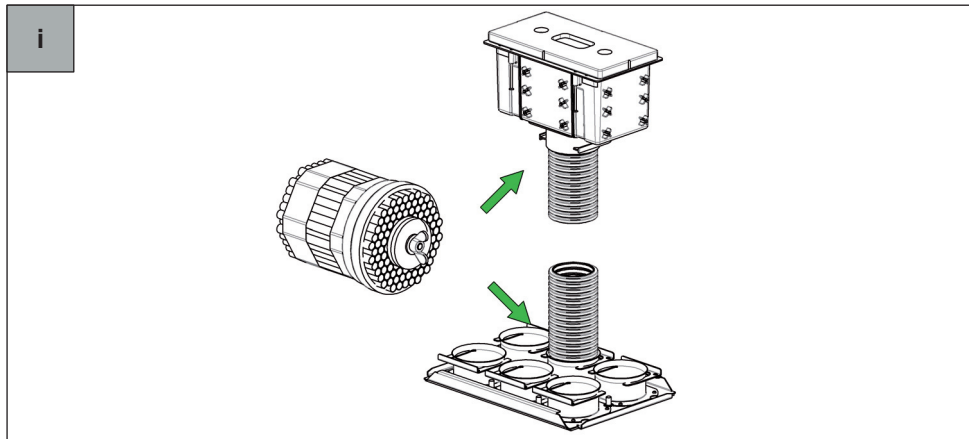

Zehnder ComfoFresh

RES-CT-CS-DN75
RES-CT-CS-DN90

zehnder

always
around you

zehnder

i

m^3/h

+ ————— -

-20% -30% -45% -60% -75%

	ART.-NR. 990 320 026	990 320 027	
	TYP	DN75	DN90
		D	D
—————	-20%	-	-
—————	-30%	30mm	39mm
—————	-45%	39mm	50mm
—————	-60%	46mm	57mm
—————	-75%	50mm	63mm