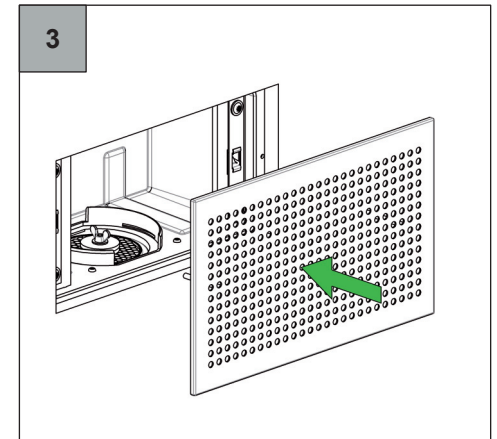

Zehnder ComfoFresh

RES-CT-CS-DN75
RES-CT-CS-DN90

zehnder

always
around you

zehnder

i

m^3/h

+ ————— -

-20% -30% -45% -60% -75%

	ART.-NR. 990 320 026	990 320 027	
	TYP	DN75	DN90
		D	D
—————	-20%	-	-
—————	-30%	30mm	39mm
—————	-45%	39mm	50mm
—————	-60%	46mm	57mm
—————	-75%	50mm	63mm