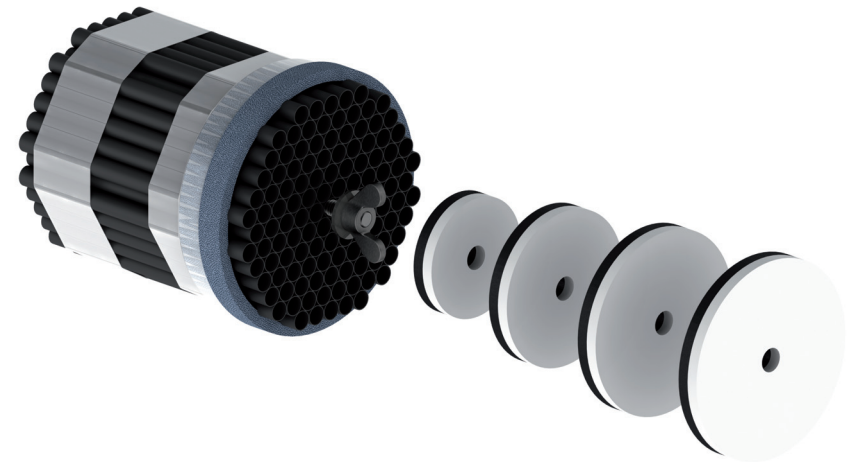

Zehnder ComfoFresh

RES-CT-CS-DN75
RES-CT-CS-DN90

zehnder

always
around you

zehnder

i

m^3/h

+ ————— -

-20% -30% -45% -60% -75%

	ART.-NR. 990 320 026	990 320 027	
	TYP	DN75	DN90
		D	D
—————	-20%	-	-
—————	-30%	30mm	39mm
—————	-45%	39mm	50mm
—————	-60%	46mm	57mm
—————	-75%	50mm	63mm