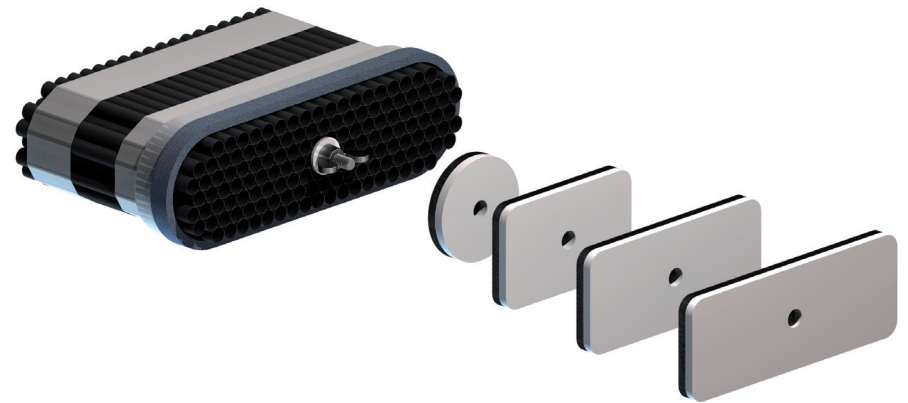

Zehnder ComfoFresh

RES-CT-CS-FL51

zehnder

always
around you

zehnder

i

m³/h

+ -

-20% -30% -45% -60% -75%

	ART.-NR.	990 320 015
	TYP	flat 51
		LxB
	-20%	-
	-30%	Ø 30mm
	-45%	34x55mm
	-60%	34x75mm
	-75%	34x90mm