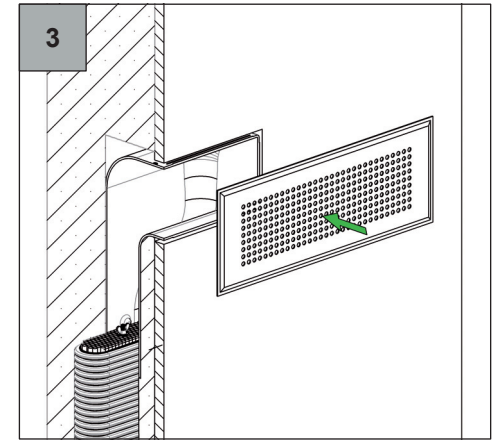

Zehnder ComfoFresh

RES-CT-CS-FL51

zehnder

always
around you

zehnder

i

m³/h

+ -

-20% -30% -45% -60% -75%

	ART.-NR.	990 320 015
	TYP	flat 51
		LxB
	-20%	-
	-30%	Ø 30mm
	-45%	34x55mm
	-60%	34x75mm
	-75%	34x90mm