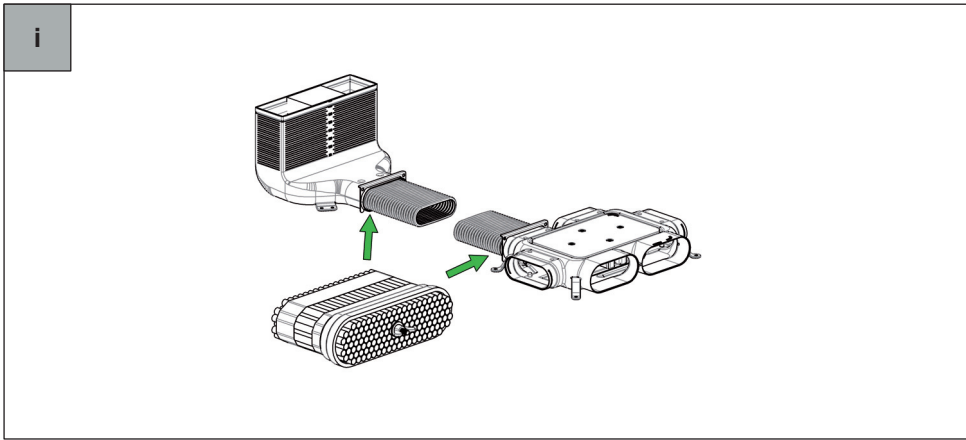

Zehnder ComfoFresh

RES-CT-CS-FL51

zehnder

always
around you

zehnder

i

m³/h

+ -

-20% -30% -45% -60% -75%

	ART.-NR.	990 320 015
	TYP	flat 51
		LxB
	-20%	-
	-30%	Ø 30mm
	-45%	34x55mm
	-60%	34x75mm
	-75%	34x90mm