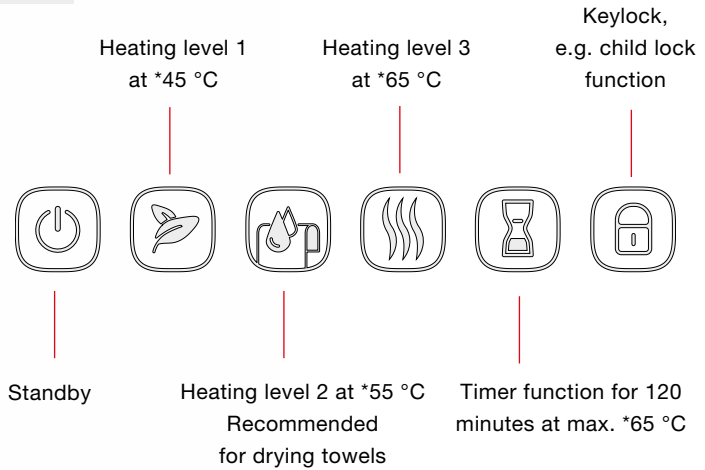

Convenient operation

Minimalist, contemporary design
that adds an elegant touch to the bathroom

Comfortable level of warmth
in next to no time with its state-of-the-art infrared technology

Easy to clean
the smooth glass front, ensuring optimum hygiene in humid bathroom environments

Elegant heated glass front
available in gloss black or white

Control panel

* Surface temperature of

Remote control

Additional functions such as frost protection and daily & weekly programme

Technical specifications