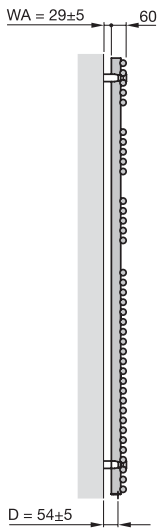

**Model overview**

Front view, LF/LFD-070

Front view, LF/LFD-120

Front view, LF/LFD-150

Front view, LF/LFD-180

Side view, LF

Side view, LFD

**Painted version**

Model	H	L	Power electric heating element
	mm	mm	Watts
LFE-070-050/GD	721	496	300
LFE-120-050/GD	1161	496	500
LFE-180-050/GD	1761	496	900
LFE-120-060/GD	1161	596	600
LFE-180-060/GD	1761	596	900

H = height, L = length

HT = Total height incl. electric heating element