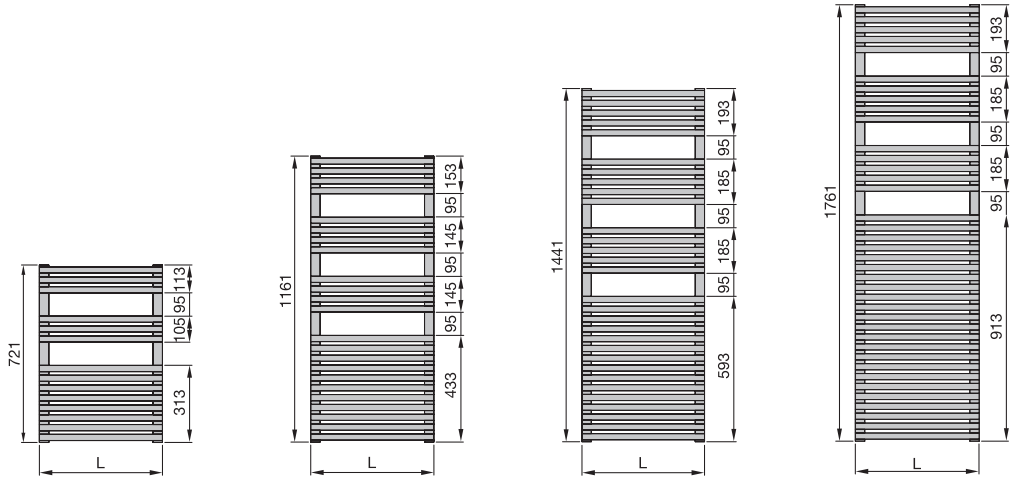

Model overview

Front view, LF/LFD-070

Front view, LF/LFD-120

Front view, LF/LFD-150

Front view, LF/LFD-180