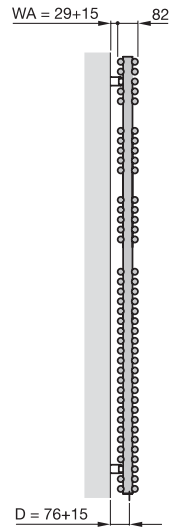

**Model overview**

Front view, LF/LFD-070

Front view, LF/LFD-120

Front view, LF/LFD-150

Front view, LF/LFD-180

Side view, LF

Side view, LFD

**Painted version**

Model	H	L	Power electric heating element
	mm	mm	Watts
LFE-070-050/GD	721	496	300
LFE-120-050/GD	1161	496	500
LFE-180-050/GD	1761	496	900
LFE-120-060/GD	1161	596	600
LFE-180-060/GD	1761	596	900

H = height, L = length

HT = Total height incl. electric heating element