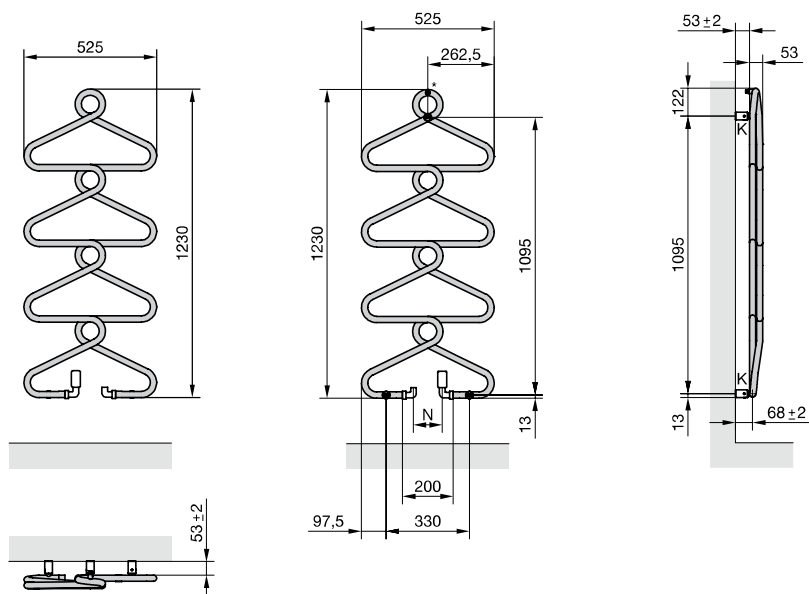

Thermal outputs to EN 442, with CE marking. Standard 2 x 1/2" with female thread, flow/return installed with left-hand or right-hand option, at the bottom horizontal facing inwards, 1/4" vent at the top facing the rear. Ideal with valve unit and return screw connection in an angle-angle design.

Operation on central heating system:

Wall mounting

Back cover

Electric operation:

Wall mounting

Back cover

- K = Bracket(s)
- N = Connection size depends on the valve or return screw connection
- * = Vent

Dimensions in mm