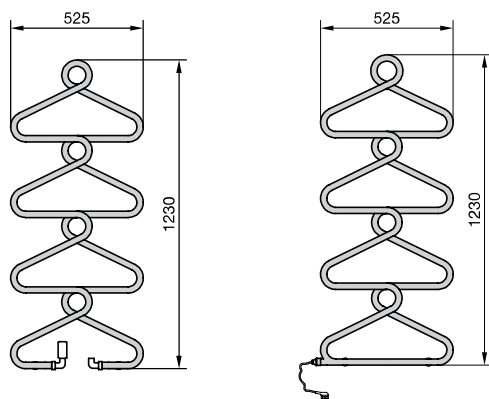

STUDIO COLLECTION ZEHNDER ARCHIBALD

Overview of models

Operation on central heating system   Electric operation

Connection to hot water central heating system

Painted version

Model	H mm	L mm	Thermal output				Exp. n	Classification Electric heating element Watt	V dm³	M kg	Price RAL 9016 €	Price^① Cat. 1 €
			EN 442^② W	70/55/24 W	55/45/24 W	55/45/20 W						
ABZ-120-50	1230	525	336	241	150	179	1.22	-	2.3	4.6	1,087,83	1,359,79

Chrome-plated version

Model	H mm	L mm	Thermal output				Exp. n	Classification Electric heating element Watt	V dm³	M kg	Price Chrome €
			EN 442^② W	70/55/24 W	55/45/24 W	55/45/20 W					
ABZC-120-50	1230	525	233	166	102	122	1.25	-	2.3	4.6	1,512,71

Electric-only operation

Painted version

Model	H mm	L mm	Classification Electric heating element Watt	Price RAL 9016 €	Price^① Cat. 1 €
ABZ-120-50/AD	1230	525	200	1,429,42	1,643,83

Chrome-plated version

Model	H mm	L mm	Classification Electric heating element Watt	Price Chrome €
ABZC-120-50/AD	1230	525	200	1,895,84

Standard scope of delivery for operation on central heating system

- Powder coating to DIN 55900, RAL 9016
- 2 x ½" connections for flow, return
- 1 x ¼" vent
- Elegant wall brackets in radiator colour
- Packaging

Standard scope of delivery for electric operation

- Powder coating to DIN 55900, RAL 9016
- Filled with heat transfer fluid, frost-proof to -10 °C
- Built-in electric heating element, integrated into the design
- Elegant wall brackets in radiator colour
- Packaging

① For special colours in categories 1 and 2, see special solutions and colour chart

② Thermal output to EN 442, ΔT 50 K (75/65/20 °C)

For keywords, see 'Electric operation and Ecodesign Directive' on page 167