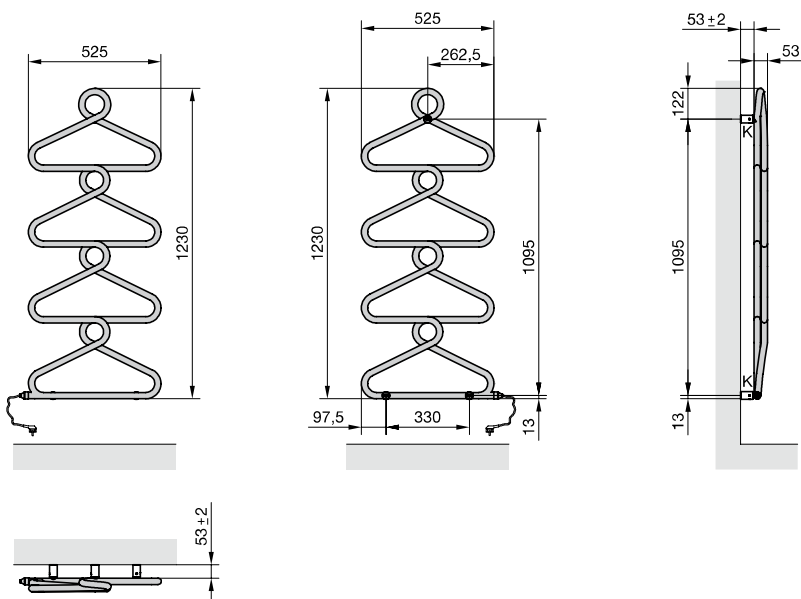

Thermal outputs to EN 442, with CE marking. Standard 2 x 1/2" with female thread, flow/return installed with left-hand or right-hand option, at the bottom horizontal facing inwards, 1/4" vent at the top facing the rear. Ideal with valve unit and return screw connection in an angle-angle design.

Operation on central heating system:

Wall mounting

Back cover

Electric operation:

Wall mounting

Back cover

- K = Bracket(s)
- N = Connection size depends on the valve or return screw connection
- * = Vent

Dimensions in mm